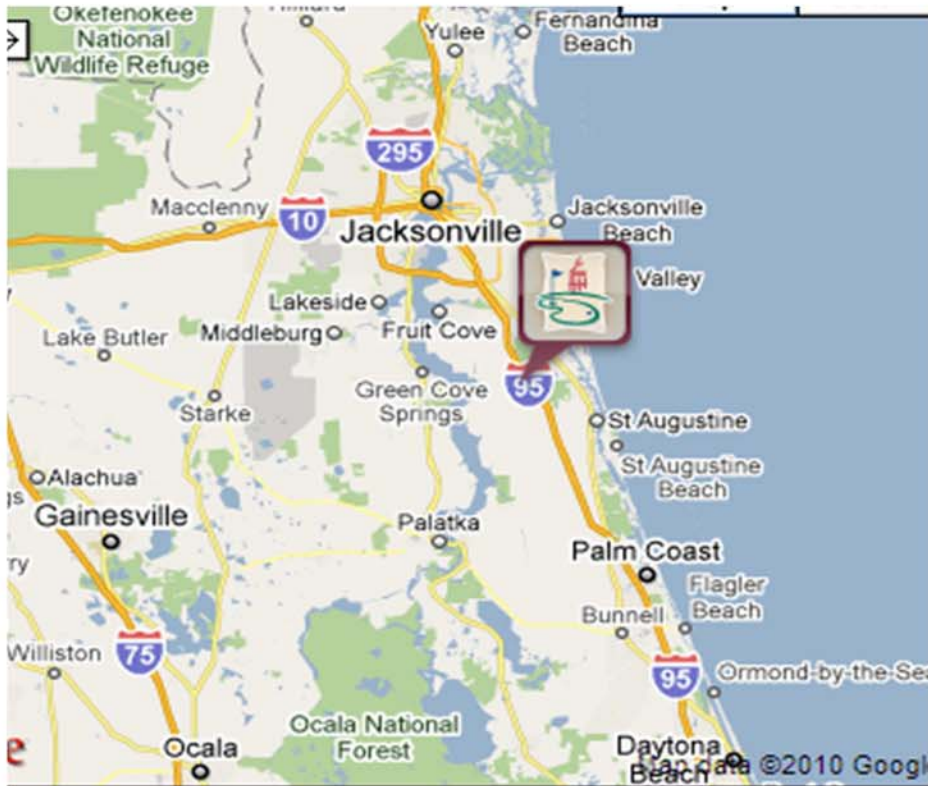

Directions to

RENAISSANCE RESORT AT WORLD GOLF VILLAGE

500 South Legacy Trail St. Augustine

Traveling East on I-10

Take I-10 East to I-95 South, follow next direction

Traveling South I-95 or from (JAX) Airport

Take Exit 323

Merge right into International Golf Parkway

Make a right at stoplight which is World Golf Village (WGV) Boulevard

Follow WGV Boulevard 1.8 Miles this leads directly to the RESORT

Traveling North I-95

Take Exit 323

Make left at stoplight and go west on International Golf Parkway

Make a right at stoplight which is World Golf Village (WGV) Boulevard

Follow WGV Boulevard 1.8 Miles this leads directly to the RESORT